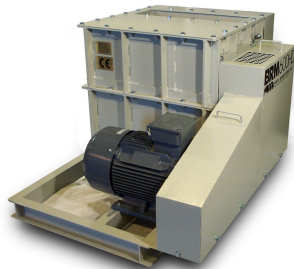

 **BRM 600HD**  
PORT & QUARRY SUPPLIES LTD  
Manufactured in England by Ore Sizer (UK) Ltd

**BRM 600HD**  
 PORT & QUARRY SUPPLIES LTD  
Manufactured in England by Ore Sizer (UK) Ltd

For effectively crushing and breaking down: